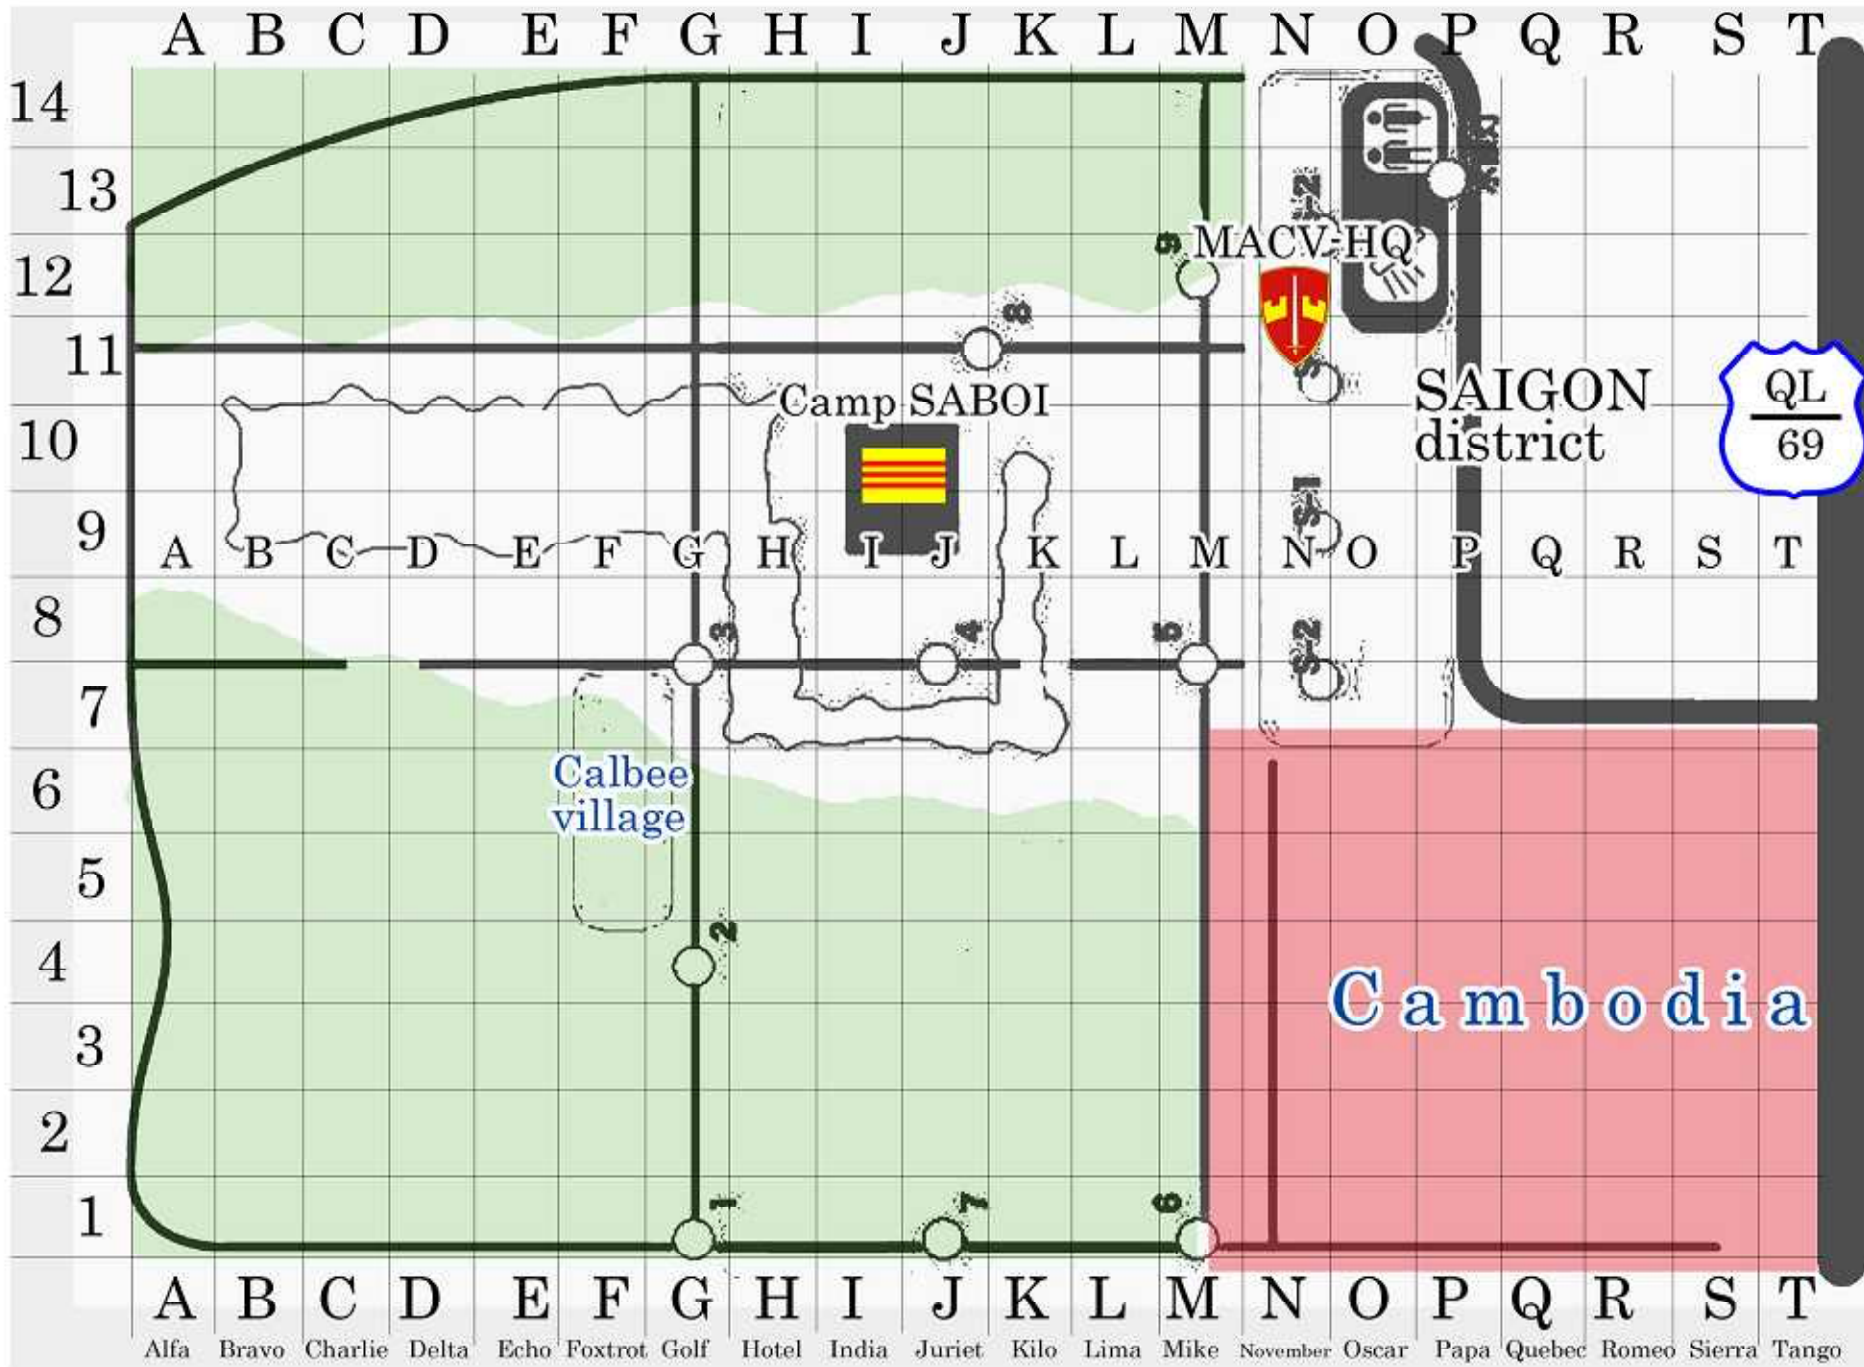

# Operation VIET-VIET

**SOUTH VIETNAM MAP 1/2500**  
Sa-wara Area. Katum.

- Explanatory notes**
- \*MACV-HQ  
U.S. Military Assistance Command Vietnam
  - \*SAIGON district  
Flea market.  
An armed prohibition area
  - \*Cambodia  
USARMY, ARVN invasion prohibition area
  - \*Camp SABOI  
South Vietnam Army position
  - \*Calbee village  
A neutrality village. Defense required
- Apr, 1969

A B C D E F G H I J K L M N O P Q R S T  
Alfa Bravo Charlie Delta Echo Foxtrot Golf Hotel India Juliet Kilo Lima Mike November Oscar Papa Quebec Romeo Sierra Tango